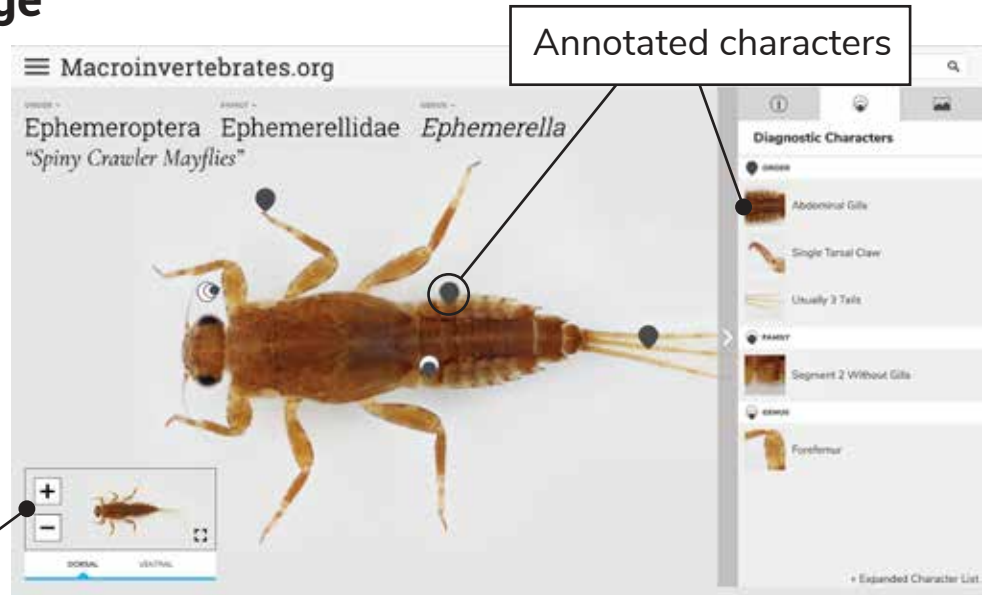

Order ID Key

The screenshot shows the "Aquatic Macroinvertebrate Order Level Key" flowchart. It is a decision tree that starts with "Insect Orders" and "Non-Insect Orders and Classes". The flowchart uses various criteria to identify orders, such as "Does it have antennae or mouth like appendages?", "Does it have a head shield?", "Does it have a thorax shield?", "Does it have a head shield with a median caudal filament?", "Does it have a head shield with a median caudal filament?", "Does it have a head shield with a median caudal filament?", "Does it have a head shield with a median caudal filament?", "Does it have a head shield with a median caudal filament?". A callout box points to a blue triangle on the flowchart with the text "Click on the blue triangle for ID help". Another callout box points to an image of a mayfly with the text "Click on the image to go to that Order." A small inset window titled "Wings" and "Wing Pads" shows images of insect wings and pads.

Search Tool

The screenshot shows the search results for "ephemeroptera" on Macroinvertebrates.org. The search bar at the top contains "ephemeroptera". The results page shows a definition of "Ephemeroptera, 'Mayfly'" with a small image of a mayfly. Below the definition is a video player titled "Bugs Of The Underworld: Mayfly" with a play button icon. A callout box points to the search bar with the text "Use the search tool to look up macroinvertebrates, and find images, definitions, and more".

Additional Resources

ID Practice Quiz

Glossary

Order and Family Pages

Tab views for information, diagnostic characters and additional media

Opens gallery view

Flip specimen views

Zoomable Page

Annotated characters

Zoom in and out of image using mouse or +/- buttons