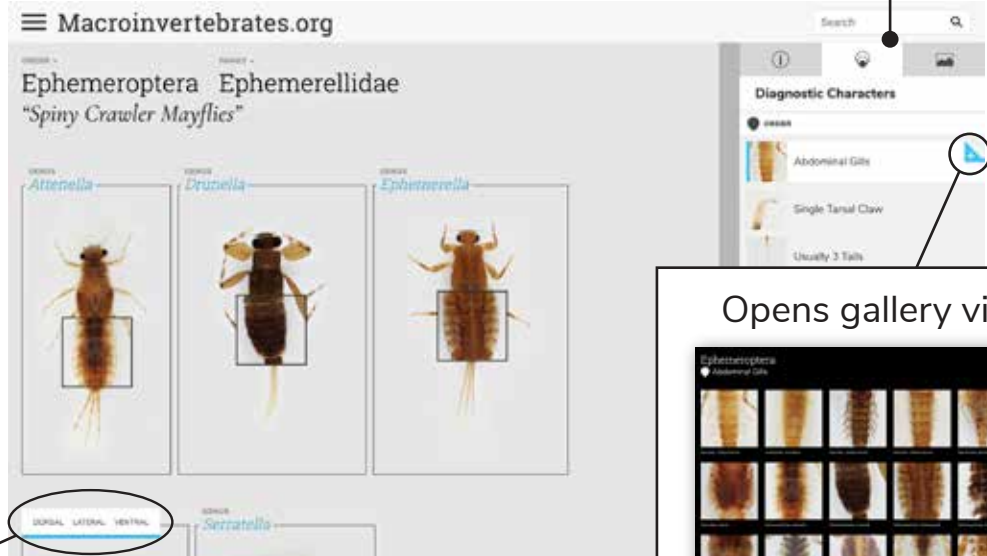

Order ID Key

The screenshot shows the "Aquatic Macroinvertebrate Order Level Key" flowchart. It is a decision tree that starts with "Insect Orders" and "Non-Insect Orders and Classes". The flowchart uses various criteria to identify orders, such as "Does it have antennae or mouth like appendages?", "Does it have a head shield?", "Does it have a thorax shield?", "Does it have a head shield with a median caudal filament?", "Does it have a head shield with a median caudal filament?", "Does it have a head shield with a median caudal filament?", "Does it have a head shield with a median caudal filament?", "Does it have a head shield with a median caudal filament?". A callout box points to a blue triangle on the flowchart with the text "Click on the blue triangle for ID help". Another callout box points to an image of a mayfly with the text "Click on the image to go to that Order." A small inset window titled "Wings" and "Wing Pads" shows images of insect wings and pads.

Search Tool

The screenshot shows the search results for "ephemeroptera" on Macroinvertebrates.org. The search bar at the top contains "ephemeroptera". The results page shows a definition of "Ephemeroptera, 'Mayfly'" with a small image of a mayfly. Below the definition is a video player titled "Bugs Of The Underworld: Mayfly" with a play button icon. A callout box points to the search bar with the text "Use the search tool to look up macroinvertebrates, and find images, definitions, and more".

Additional Resources

ID Practice Quiz

Glossary

Order and Family Pages

Tab views for information, diagnostic characters and additional media

Opens gallery view

Flip specimen views

Zoomable Page

Annotated characters

Zoom in and out of image using mouse or +/- buttons